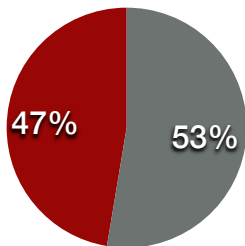

	First Class	Second Class	Steerage
DR->Bingo	\$82	\$51	\$20
DR->Kitten Cove	\$126	\$102	\$44
Bingo->Kitten Cove	\$95	\$58	\$32
Special Island	\$201	\$150	--

The famous "***Feline Times***" Author & Photographer! ✓

Editorial Board Members:

Mommy

Daddy

Mewnes, Minister of the Dining Room, may win election!

Mewnes, Minister of the Dining Room, fought Wu Wu Wu Zap and her popularity is rising! In the next vote, she may win. Wu Wu Wu Zap has continued to wreak havoc but Mewnes is the real hero.

● Mrs. Heather ● Mewnes

Mewnes: 🐈

Mrs. Heather: 🧑

GENERAL VELVET AT BINGO 🐈

General Velvet is at Bingo, ruling Hannahland, and helping citizens.